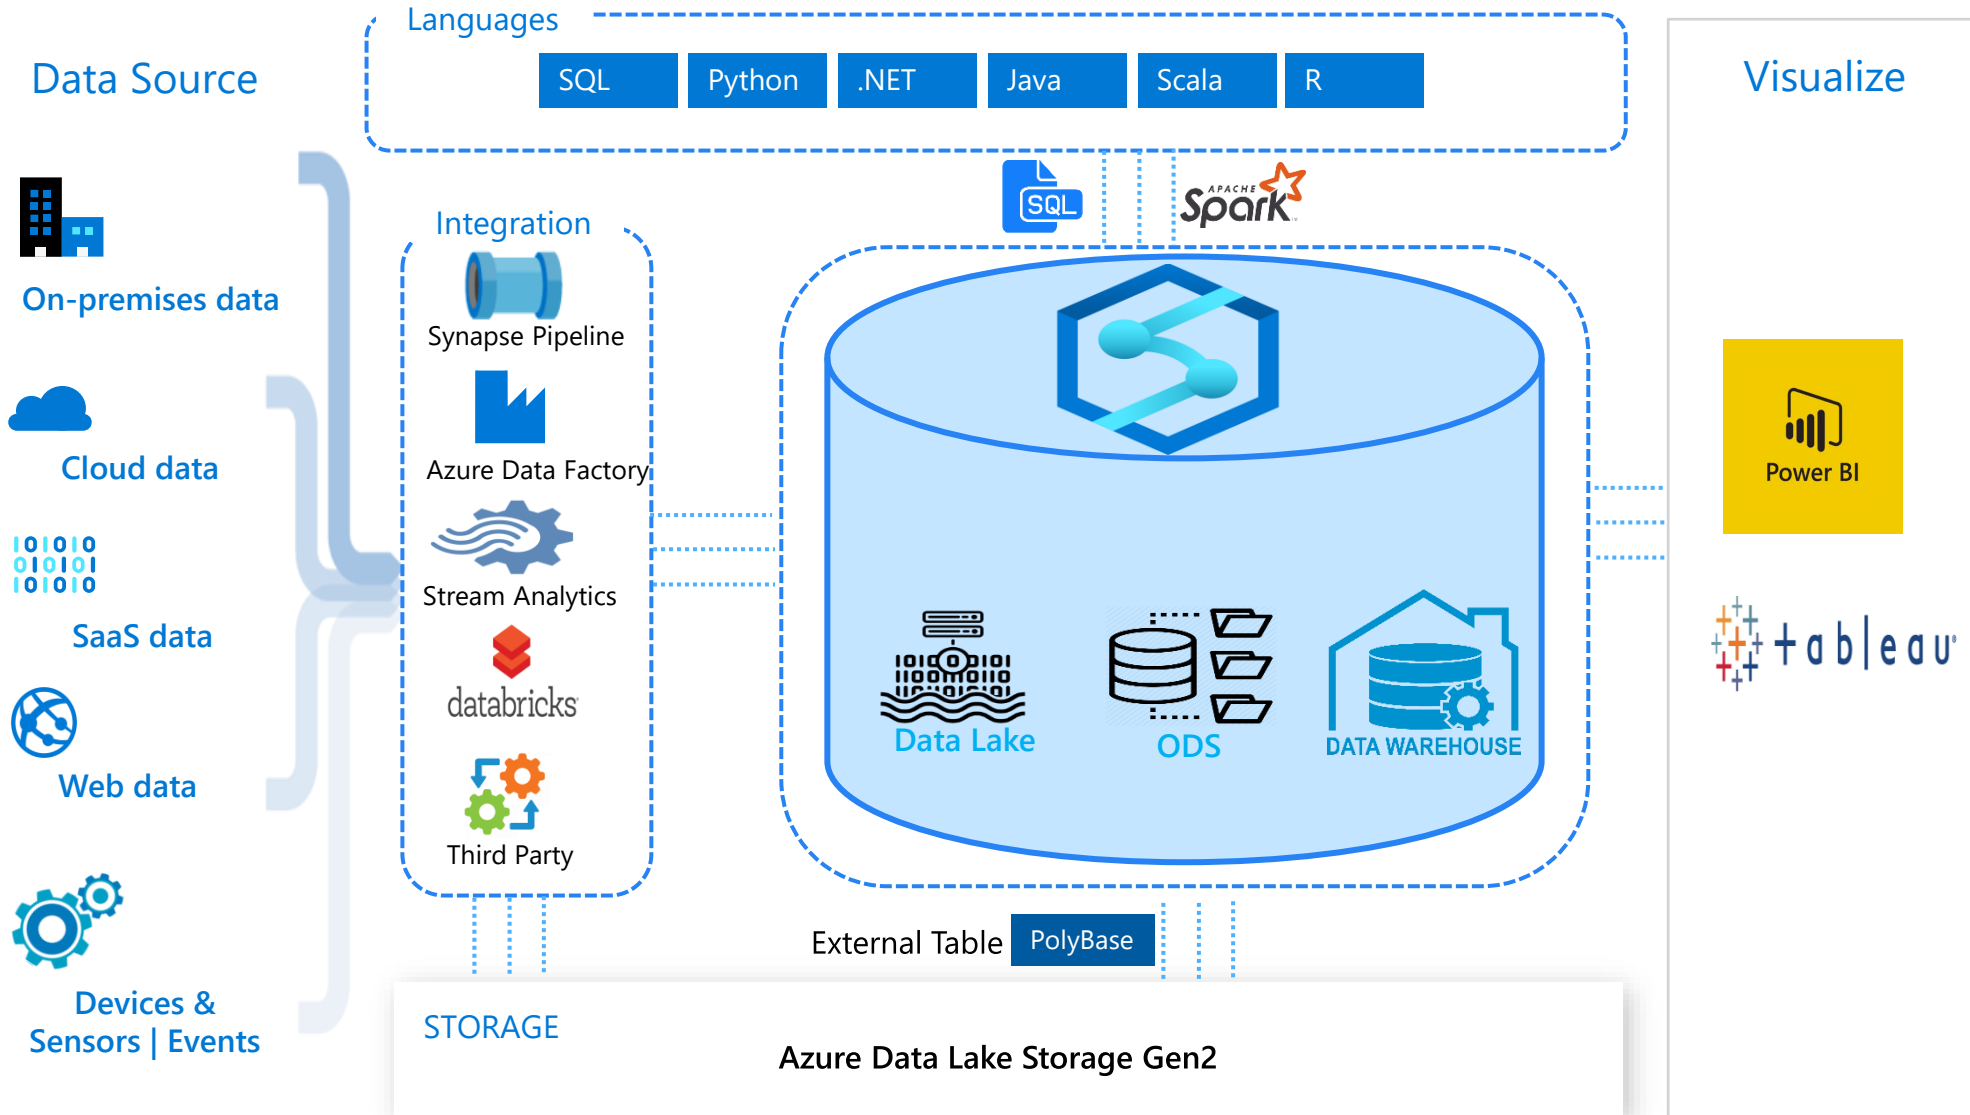

Azure Synapse Analytics