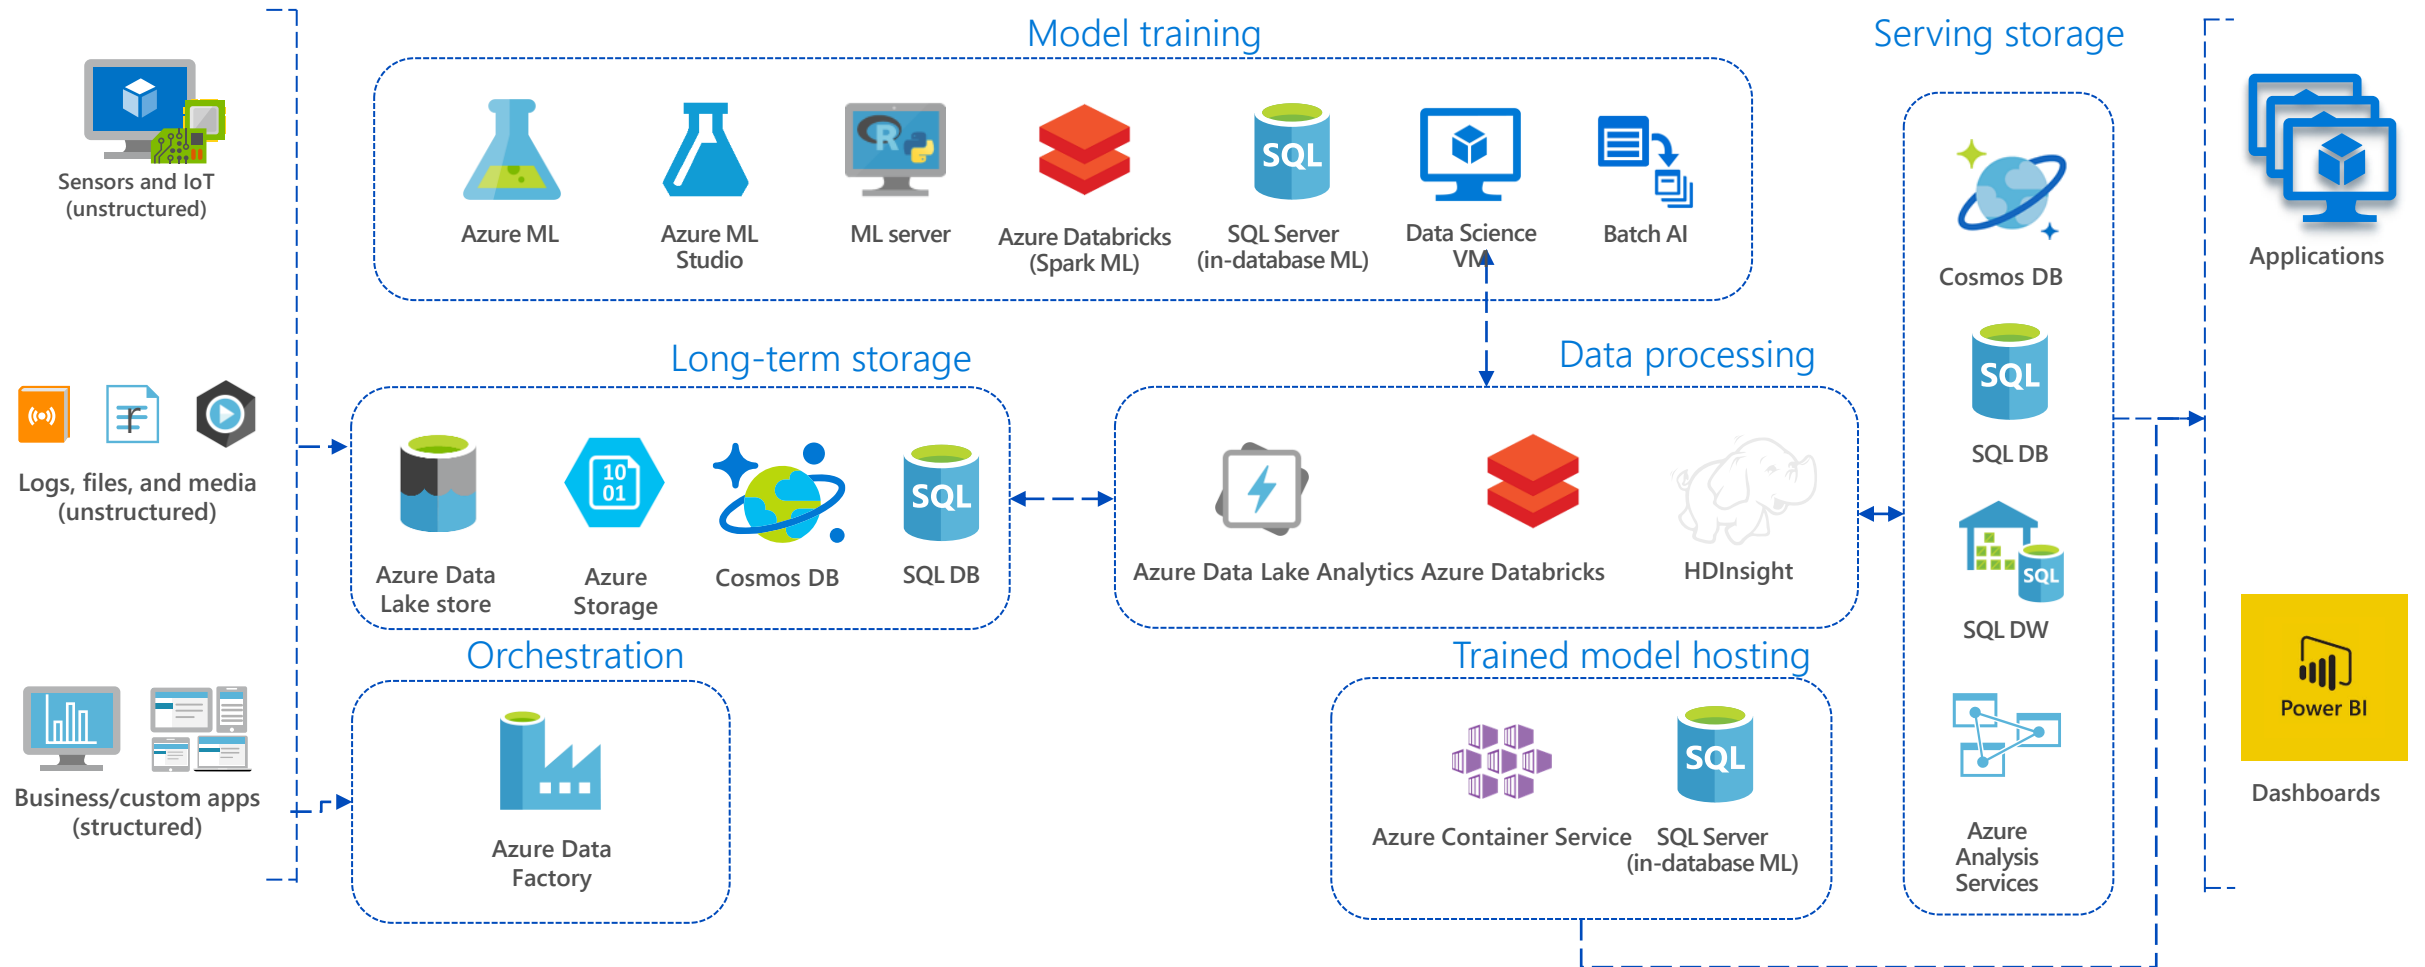

Advanced analytics pattern in Azure

Data collection and understanding, modeling, and deployment