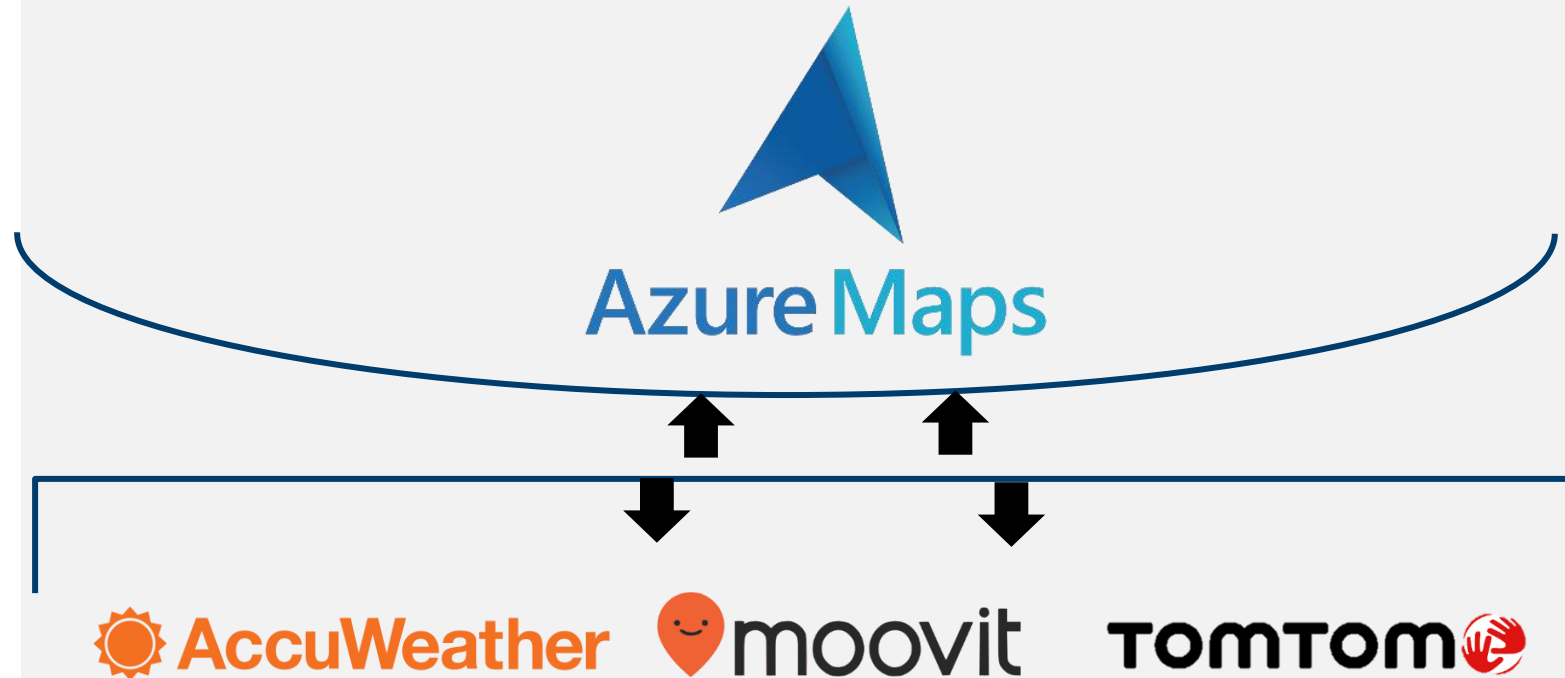

Azure Maps

Platform Overview

What is Azure Maps?

A platform of geospatial APIs, powered by real-time integration with world class mobility partners.

Microsoft's Geospatial Cloud is Azure Maps

Maps

Render maps & satellite imagery across geographies in several styles

Spatial operations

Create Geofences, measure great circle distance, closest point and point in polygon

Traffic

Real-time traffic flow and incident detail, measuring distance to back/front of line

Time zones