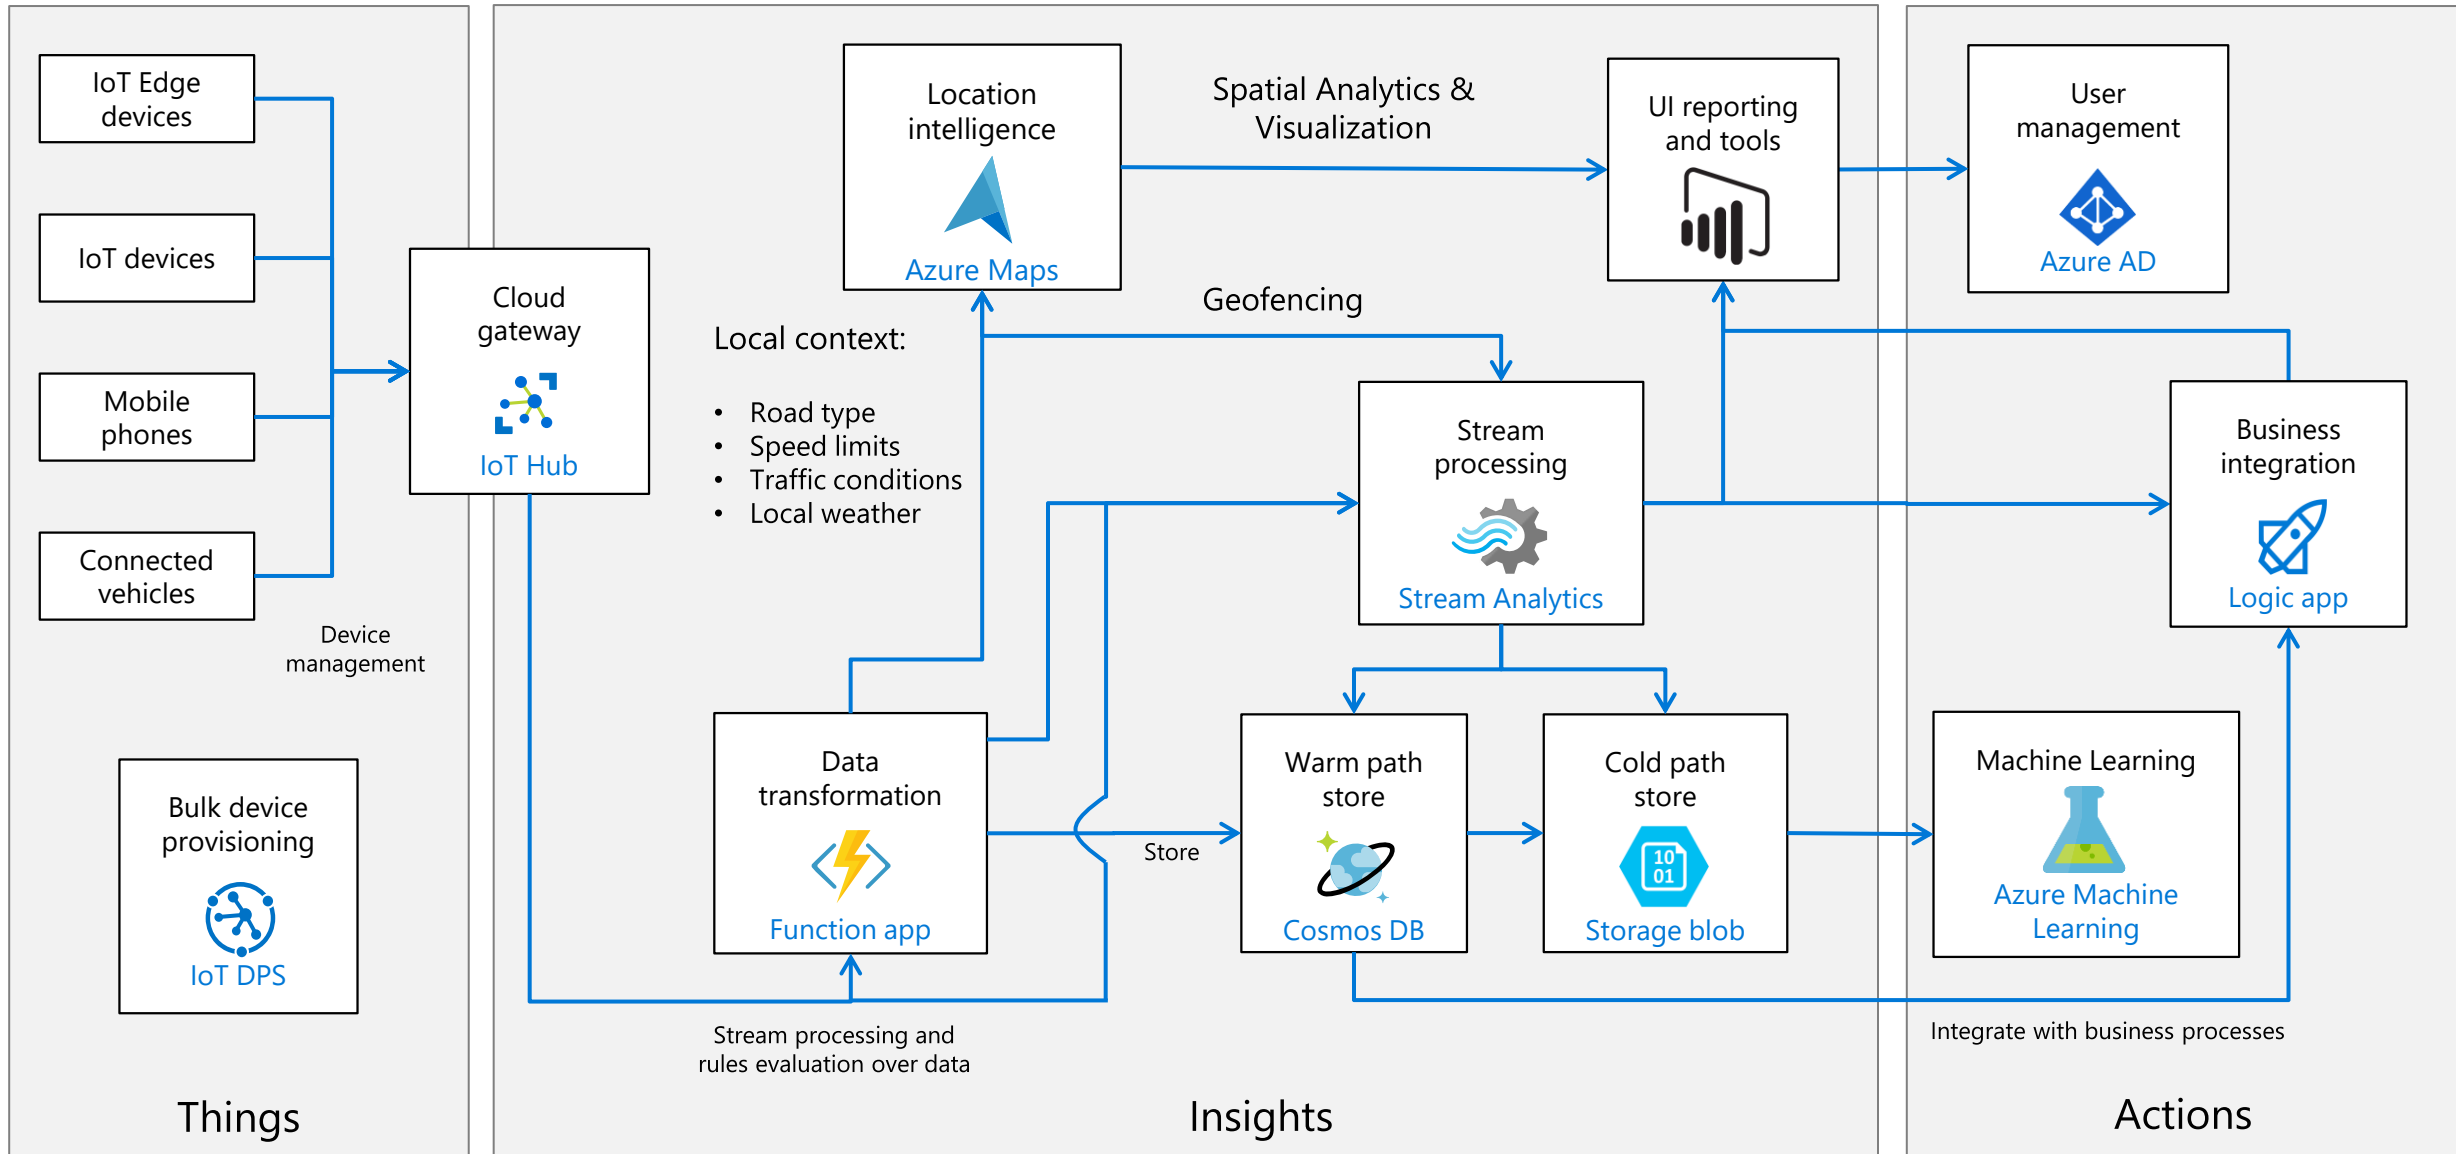

GPU

FPGA

From the Intelligent Cloud to the Intelligent Edge

Common real-time tracking architecture

Built for Enterprise

Enterprise Ready

- ✓Enterprise Scale
- ✓Global Availability
- ✓Web and Mobile SDKs
- ✓Integrated with other Azure Services
- ✓Maps updated weekly
- ✓Traffic data updated every minute